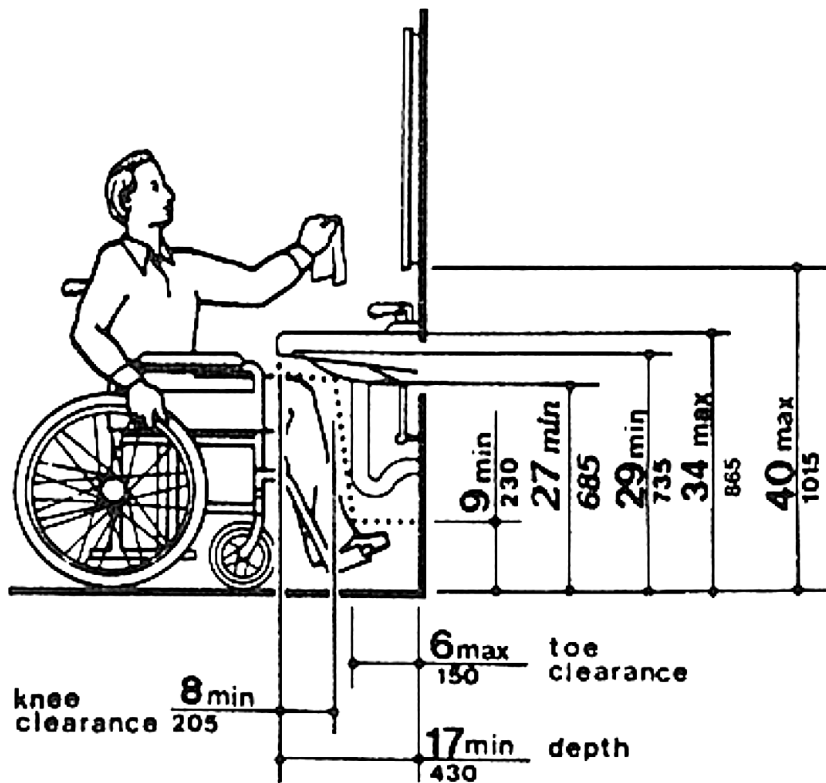

MEGANITE™

Acrylic Solid Surface

All MEGANITE lavatory bowls meet ADA standards when installed using the latest “ADA Standards for Accessible Design” specifications from the Department of Justice.

Fig. 31
Lavatory Clearances

Figure 31 diagram from section 4.19 (Lavatories and Mirrors) page 44 from 28 CFR Part 36 – ADA Standards for Accessible Design.